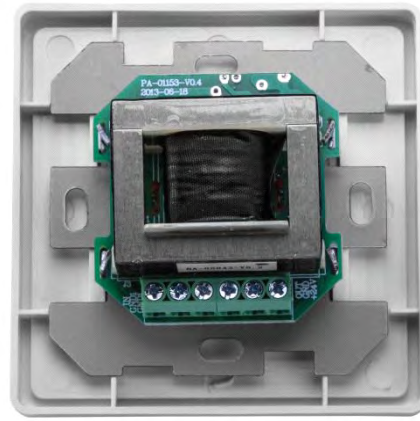

## T-671 /T-672 /T-673 /T-674 /T-675

Model with "F" with alarm cutting function;

Note: Standard universal plastic bottom box (L80× W80×D60mm) can be used for installation.

### Specifications:

Model	T-671	T-672	T-673	T-674	T-675
Input Power	6W	15W	30W	60W	100W
Control Mode	Constant voltage type				
Signal Input	70~100V				
Signal Output	0~100V				
Speaker Type	Voltage Speaker				
Frequency Response	80Hz-16KHz				
Attenuation Method	Transformer				
Step	11 Steps				
Finish	PC, white				
Mounting Size	80 x 80 x 60mm				
Dimension	86.7 x 86.7 x 67.5mm				
Weight	0.14Kg	0.20Kg	0.20Kg	0.20Kg	0.22Kg
Accessory	One pair screw of M4 x 25				