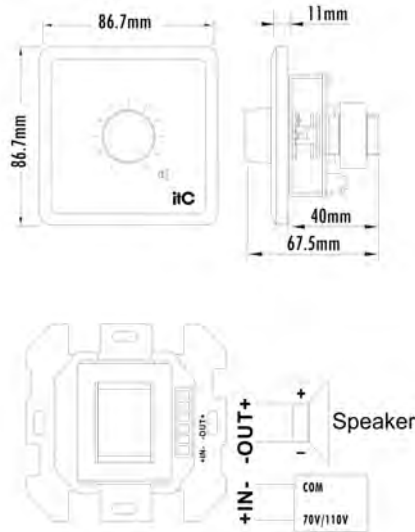

# Volume Control

## T-671 /T-672 /T-673 /T-674 /T-675

Model with "F" with alarm cutting function;

Note: Standard universal plastic bottom box (L80× W80×D60mm) can be used for installation.

### Specifications:

Model	T-671	T-672	T-673	T-674	T-675
Input Power	6W	15W	30W	60W	100W
Control Mode	Constant voltage type				
Signal Input	70~100V				
Signal Output	0~100V				
Speaker Type	Voltage Speaker				
Frequency Response	80Hz-16KHz				
Attenuation Method	Transformer				
Step	11 Steps				
Finish	PC, white				
Mounting Size	80 x 80 x 60mm				
Dimension	86.7 x 86.7 x 67.5mm				
Weight	0.14Kg	0.20Kg	0.20Kg	0.20Kg	0.22Kg
Accessory	One pair screw of M4 x 25				